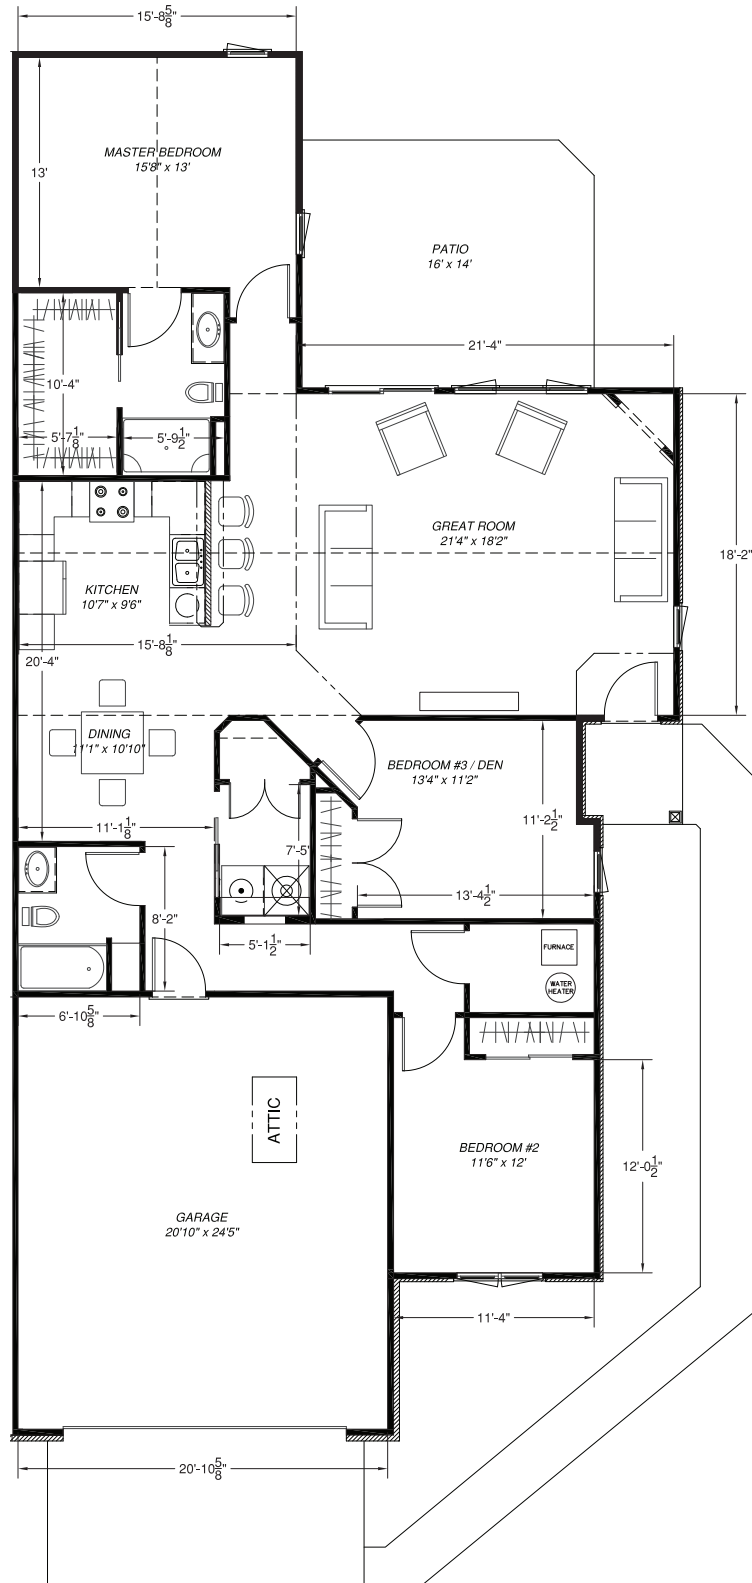

## 901 Winter Ridge - Townhome

SQUARE FOOTAGE:  
HOUSE: 1,730

937.498.8000  
CraleBuilders.com

3486 State Route 29  
Sidney, OH 45365  
info@cralebuilders.com